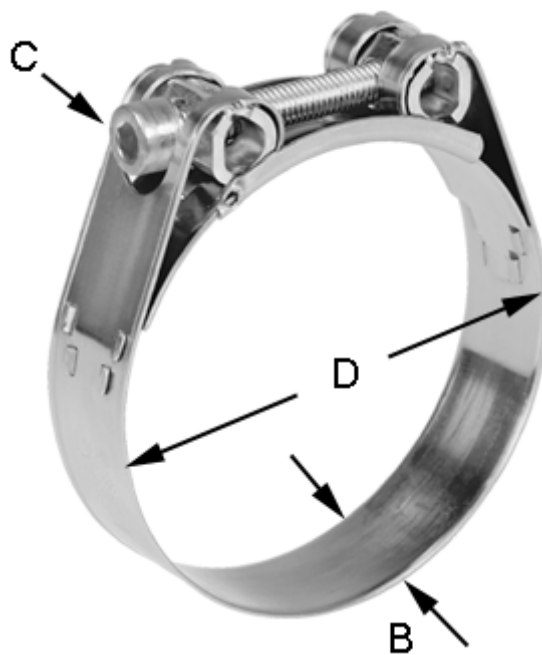

Article number: 025917305156

Description: Heavy Duty Clamp GBS M 156/30 W5 ISK STC

## Measures

---

C (screw type) = ISK
Diameter D = 150-162
Width B = 30